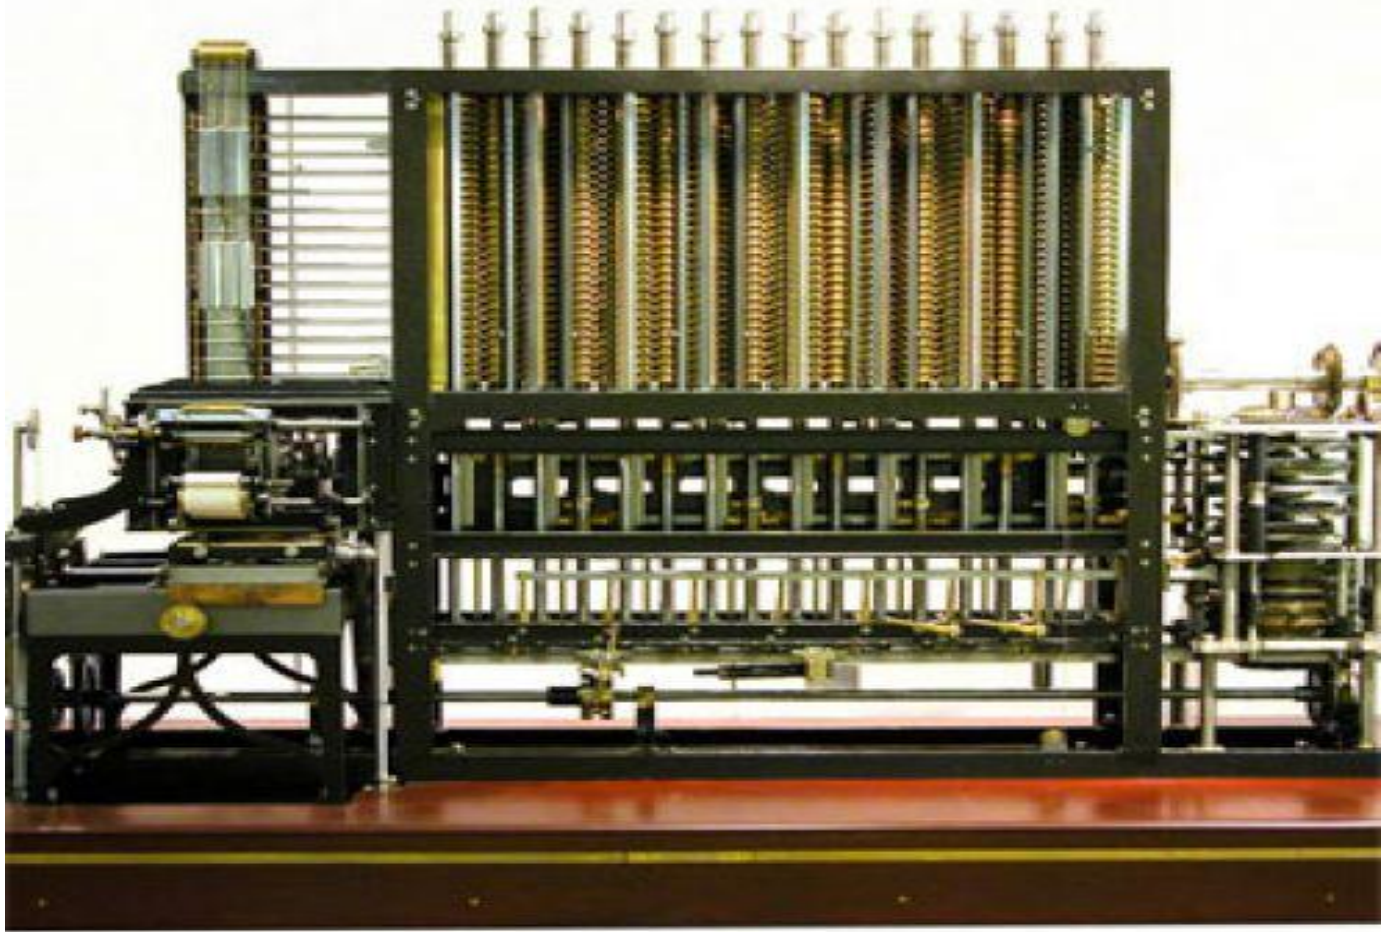

Charles Babbage

**150-Year-Old Charles Babbage's
Computer Brought to Life**

Charles Babbage's masterpiece ...

Babbage's brain is on display at the London Science Museum

MOTHER BOARD

ALU--- Arithmetic Logic Unit