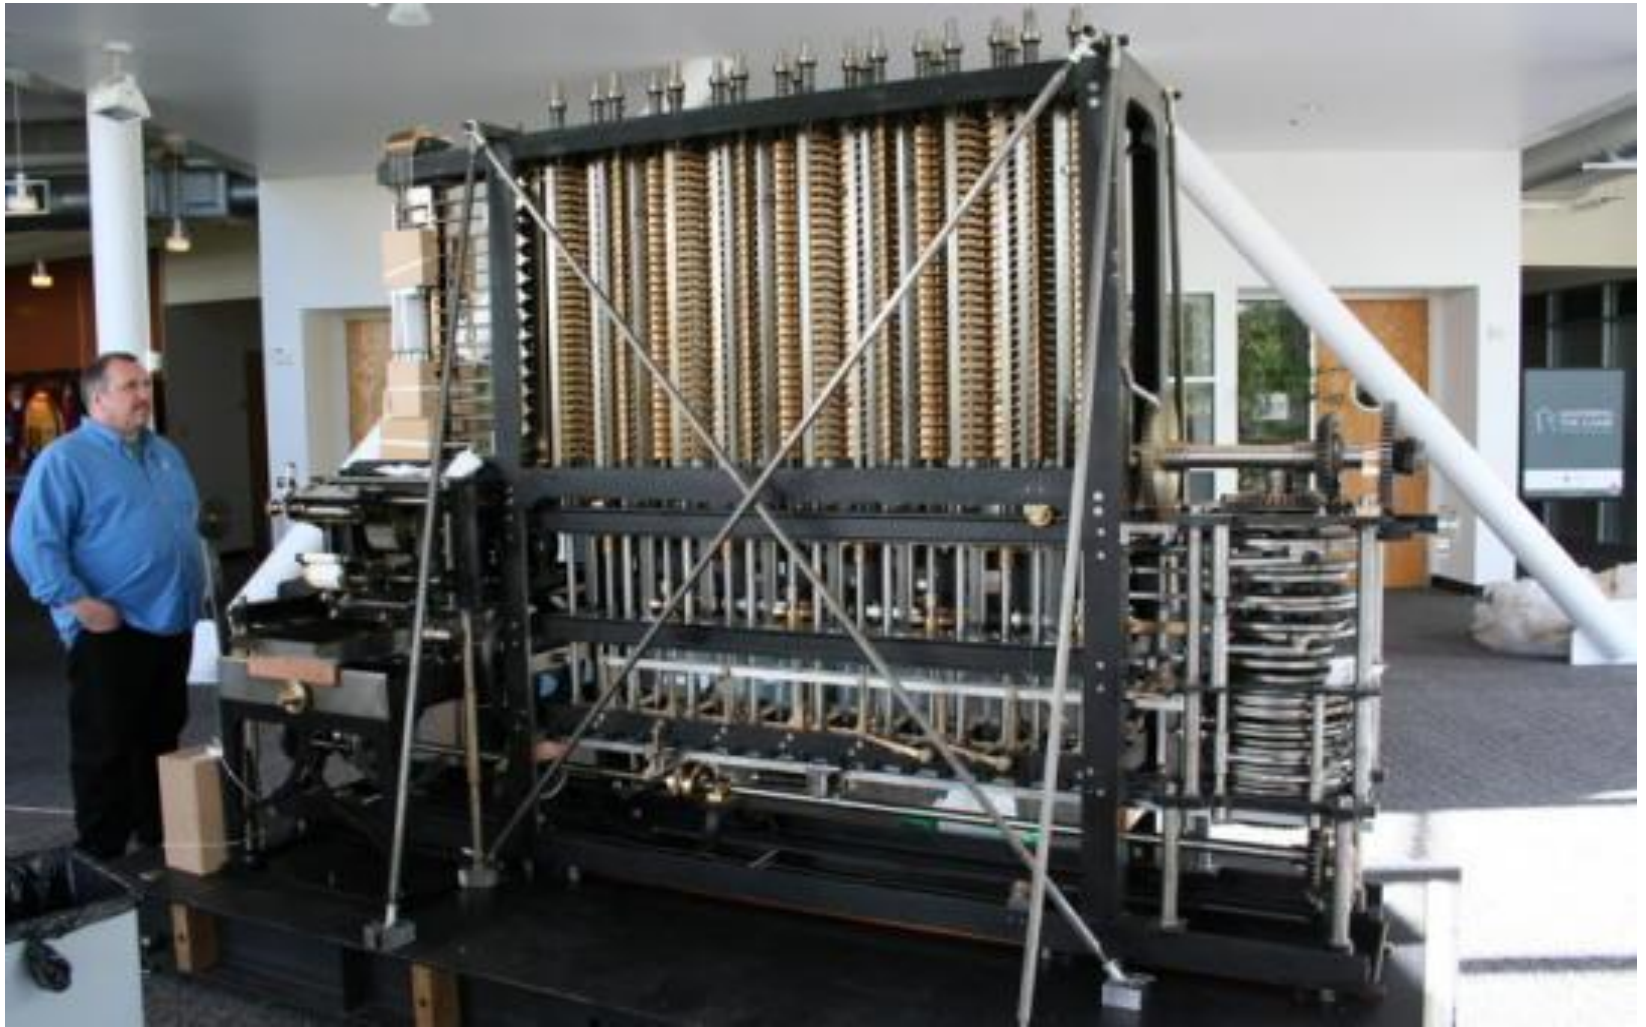

Charles Babbage

**150-Year-Old Charles Babbage's
Computer Brought to Life**

Charles Babbage's masterpiece ...

Babbage's brain is on display at the London Science Museum

MOTHER BOARD

ALU--- Arithmetic Logic Unit