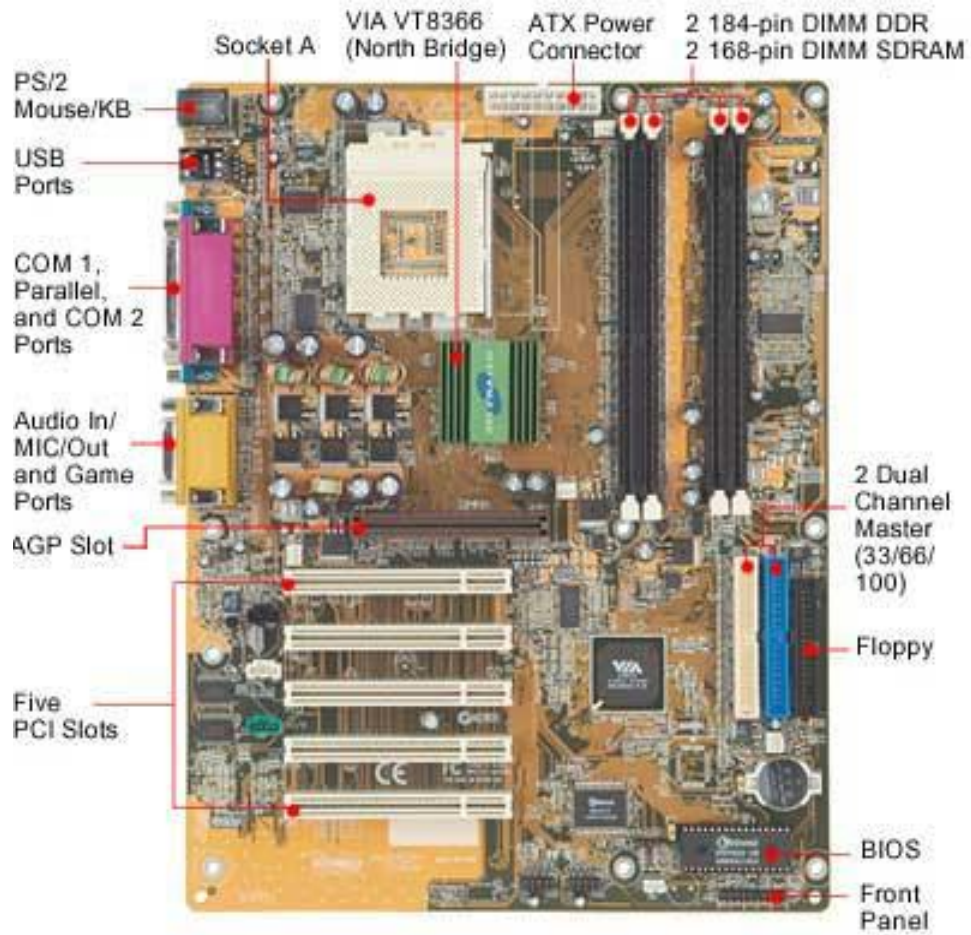

Charles Babbage

**150-Year-Old Charles Babbage's
Computer Brought to Life**

Charles Babbage's masterpiece ...

Babbage's brain is on display at the London Science Museum

MOTHER BOARD

ALU--- Arithmetic Logic Unit

RAM--- Random Access Memory

ROM--- Read Only Memory

HARD DISK

CD / DVD - DRIVE

CPU---- Central Processing Unit

CRT---- Cathode Ray Tube Monitor

LCD----- Liquid Crystal Display Monitor

Keyboard

PC----- Personal Computer

Color units only,
17" or larger
preferred

All power cords
and cables should
be included

Monitor

CPU

(tower/desktop)

Mouse

Keyboard